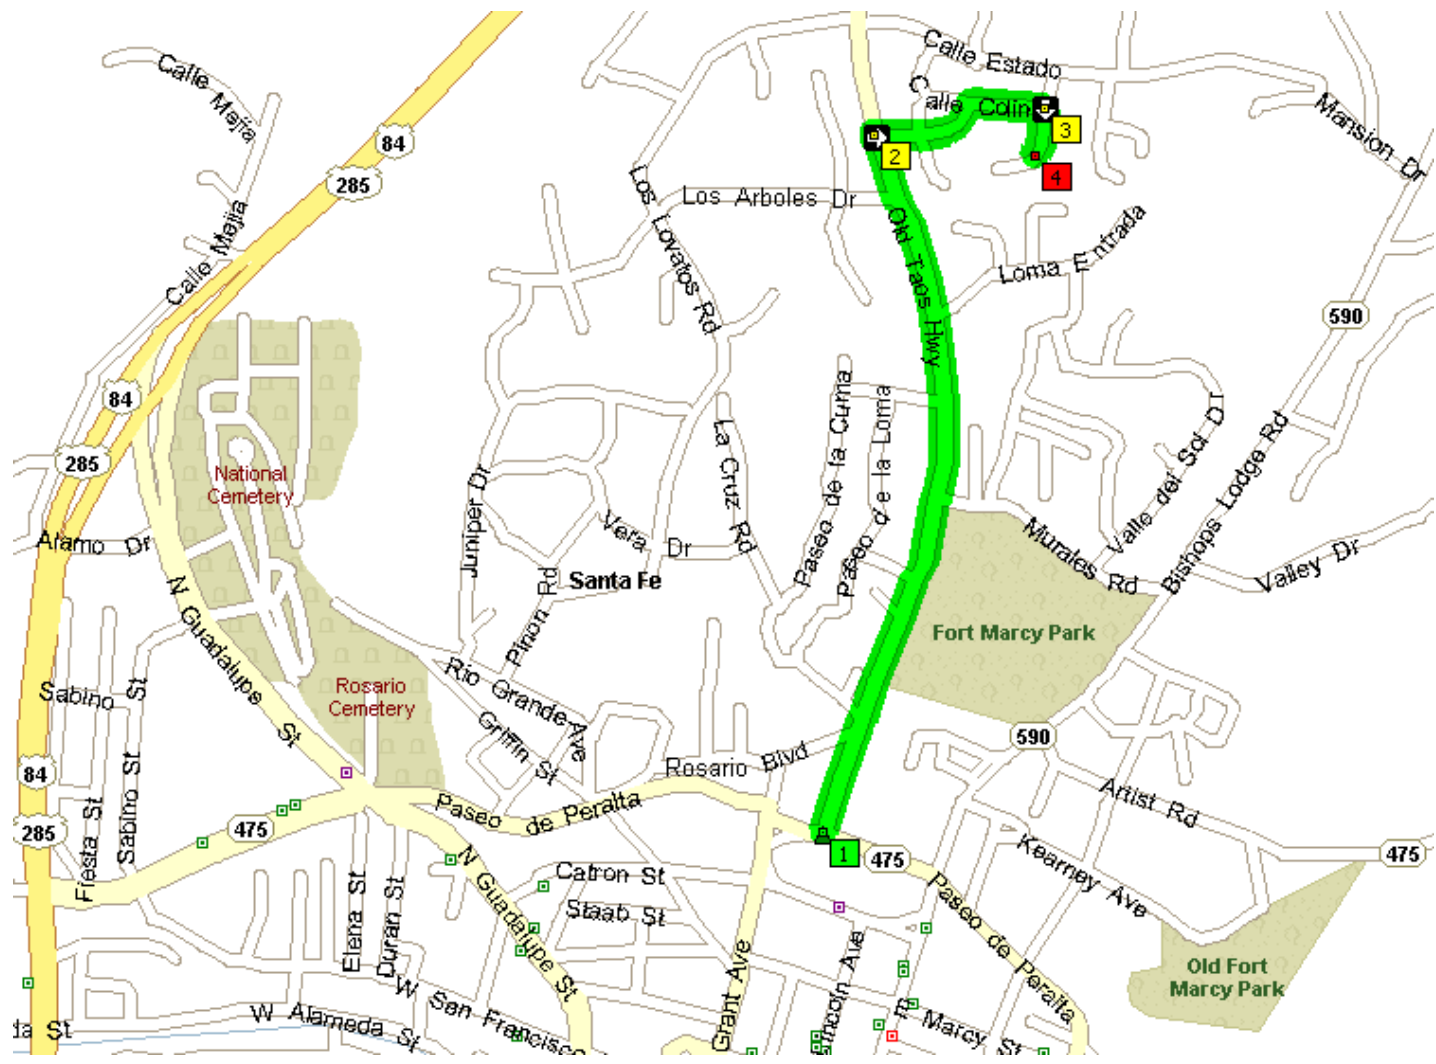

Barbara Hays' Clubhouse

360B Calle Colina

Santa Fe, NM

(505) 983-9748 (Clubhouse)

Directions

- From Paseo de Peralta, turn North on Old Taos Hwy. (1)
 - 3rd street on Right is Calle Colina.
- Turn **Right**. (2)
- Go straight until you reach a **T**.
- Turn **Right**. (3)
 - Travel about 100 yards, and on the left will be circle around a stand of trees. (4)
- Go Left around the Circle & you will see the Clubhouse.

+35.70246-105.93482 - 13S DV 15430 51350 - 13S 415430 3951350 (NAD83)

www.mycowest.org/cardfile/colina.htm

dmw . 2010-02-16 .